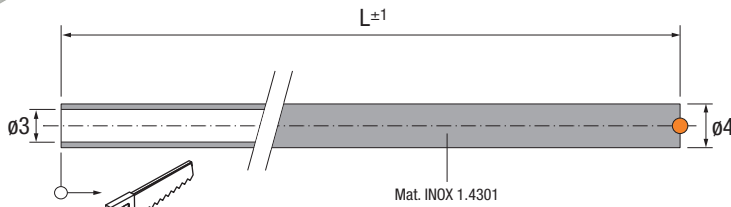

VACUUMJET VALVE

ES Válvula Vacuumjet DE Vacuumjet Ventil
IT Valvola Vacuumjet PT Válvula Vacuumjet FR Soupape Vacuumjet

● Cad Insertion Point

WV

VACUUM

Patented

Closed Position

Open Position

Ref.	A	B	C	D	E
WV.086414	8	6.7	10	6.5	14
WV.121014	12	9.8	10	10	14
WV.161416	16	14	10	10	16

VACUUMJET VALVE TUBE

ES Tubo Válvula Vacuumjet DE Vacuumjet Ventilrohr
IT Tubo Valvola Vacuumje PT Tubo Válvula Vacuumjet FR Tube soupape Vacuumjet

VT

VACUUM

Patented

Ref.	L
VT.043209	209
VT.043500	500

Installation Guidelines

Consejos de Instalación · Richtlinien zur Installation · Consigli di Installazione · Instruções de Instalação · Mode d'Installation