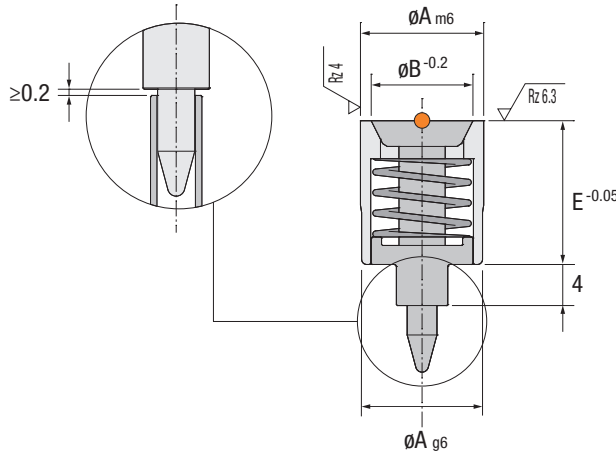

VACUUMJET VALVE

ES Válvula Vacuumjet DE Vacuumjet Ventil
IT Valvola Vacuumjet PT Válvula Vacuumjet FR Soupape Vacuumjet

● Cad Insertion Point

WV

VACUUM

Patented

Closed Position

Open Position

Ref.	A	B	C	D	E
WV.086414	8	6.7	10	6.5	14
WV.121014	12	9.8	10	10	14
WV.161416	16	14	10	10	16

VACUUMJET VALVE TUBE

ES Tubo Válvula Vacuumjet DE Vacuumjet Ventilrohr
IT Tubo Valvola Vacuumje PT Tubo Válvula Vacuumjet FR Tube soupape Vacuumjet