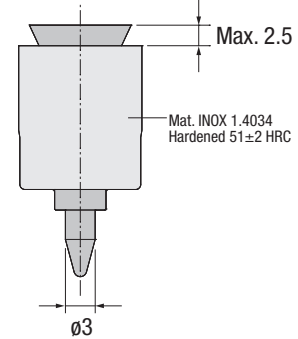

VACUUMJET VALVE

ES Válvula Vacuumjet DE Vacuumjet Ventil
IT Valvola Vacuumjet PT Válvula Vacuumjet FR Soupape Vacuumjet

● Cad Insertion Point

WV

VACUUM

Patented

Closed Position

Open Position

Ref.	A	B	C	D	E
WV.086414	8	6.7	10	6.5	14
WV.121014	12	9.8	10	10	14
WV.161416	16	14	10	10	16

VACUUMJET VALVE TUBE

ES Tubo Válvula Vacuumjet DE Vacuumjet Ventilrohr
IT Tubo Valvola Vacuumje PT Tubo Válvula Vacuumjet FR Tube soupape Vacuumjet